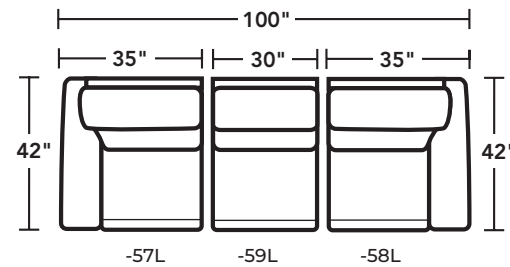

WARRANTY INFORMATION

Lifetime Limited Warranty: Blue Steel springs, wood frames, seat cushions, and reclining mechanisms

Five-Year Limited Warranty: Mechanical and electrical components

One-Year Limited Warranty: Upholstery materials
Visit www.flexsteel.com for complete warranty details.