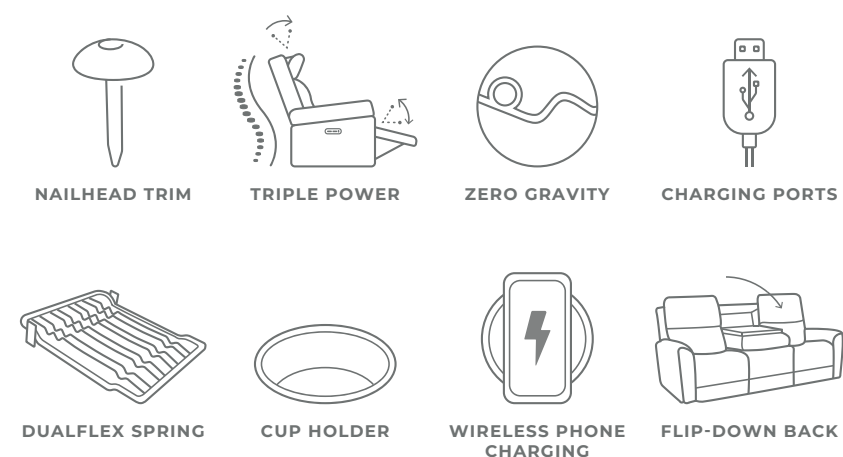

B3871-57L, -19, -23, -59L, -71, -58L

Bernard

FLEXSTEEL®

Ultimate Comfort, Ultimate Versatility.

Timeless comfort meets enduring craftsmanship in the Bernard Collection. Designed with traditional roll arms and classic tailoring, each piece offers modern comfort through power recline, headrest, and lumbar support. Thoughtful design and timeless elegance make Bernard a natural centerpiece for any classic living space. Experience true relaxation with Zero Gravity positioning that reduces the forces of gravity on your body, improving circulation and relieving pressure from your spine. Available in fabric or rich leather with heavy-thread stitching and optional nailhead trim, Bernard blends heritage style with today's technology for a seat that feels like home.

FEATURES

DESIGNED FROM THE INSIDE OUT

For over 100 years, the Blue Steel Spring™ has differentiated Flexsteel products. Its strength and resilience creates a “just right” balance of softness, support and quality. So whether you’ve got big people or little people, wild jumpers or careless ploppers—not to worry—the Blue Steel Spring has got your back.