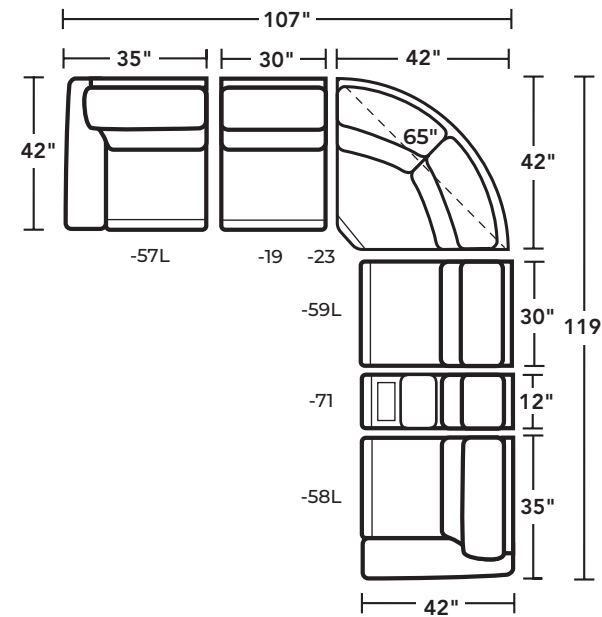

WARRANTY INFORMATION

Lifetime Limited Warranty: Blue Steel springs, wood frames, seat cushions, and reclining mechanisms

Five-Year Limited Warranty: Mechanical and electrical components

One-Year Limited Warranty: Upholstery materials
Visit www.flexsteel.com for complete warranty details.