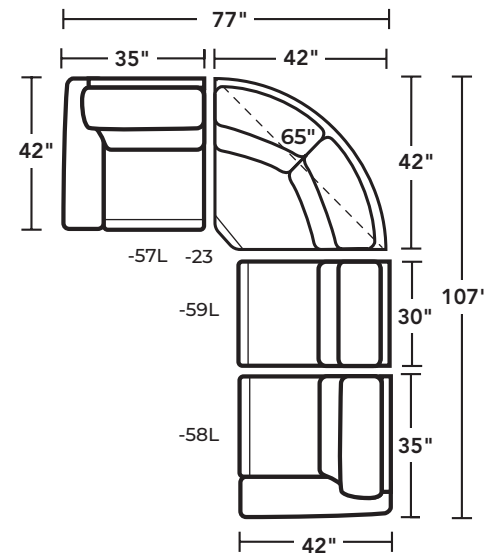

WARRANTY INFORMATION

Lifetime Limited Warranty: Blue Steel springs, wood frames, seat cushions, and reclining mechanisms

Five-Year Limited Warranty: Mechanical and electrical components

One-Year Limited Warranty: Upholstery materials
Visit www.flexsteel.com for complete warranty details.