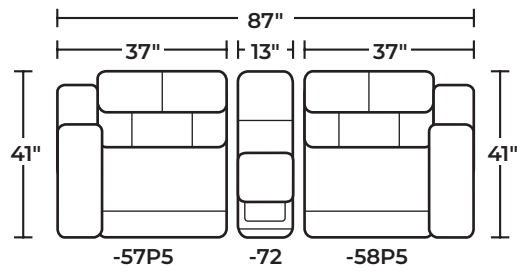

SAMPLE CONFIGURATIONS