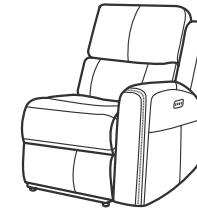

RECLINING GROUP COLLECTION

-61P5 POWER RECLINING SOFA W/ POWER HEADRESTS, LUMBAR, HEAT & MASSAGE

Shown in fabric 386-40
44H 86W 39D
20SH 67SW 22SD 27AH 66OD 8WC

-64P5 POWER RECLINING LOVESEAT WITH CONSOLE, POWER HEADRESTS, LUMBAR, HEAT & MASSAGE

SECTIONAL PIECES

-19 ARMLESS CHAIR

43H 30W 41D
20SH 30SW 22SD

-23 FULL WEDGE

43H 68W 43D
20SH 44SW 25SD

-57P5 LAF POWER RECLINER W/ POWER HEADREST, LUMBAR, HEAT & MASSAGE

43H 37W 41D
20SH 28SW 22SD 26AH 7WC

-58P5 RAF POWER RECLINER W/ POWER HEADREST, LUMBAR, HEAT & MASSAGE

43H 37W 41D
20SH 28SW 22SD 26AH 7WC

-59PH ARMLESS POWER RECLINER W/ POWER HEADREST & LUMBAR

43H 30W 41D
20SH 30SW 22SD 7WC

-73 STRAIGHT CONSOLE