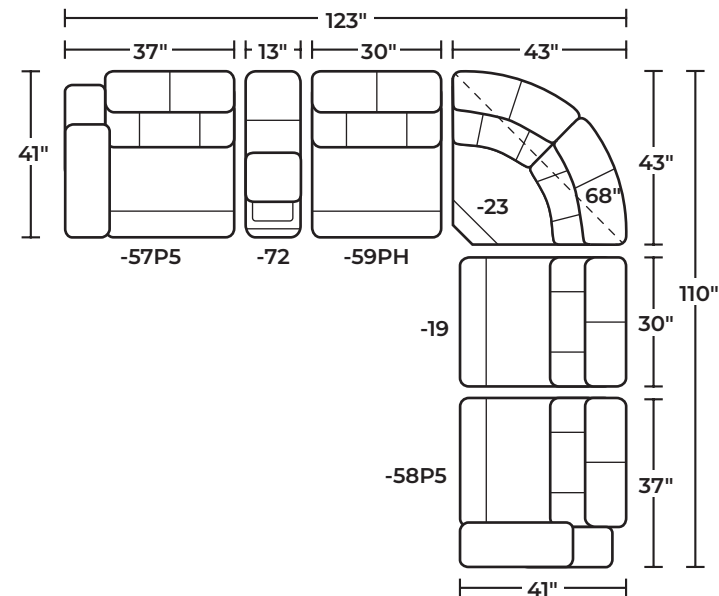

Vernon

1592 Fabric

SH = Seat Height | SW = Seat Width
SD = Seat Depth | AH = Arm Height
OD = Open Depth | WC = Wall Clearance

RECLINING GROUP COLLECTION

Shown in fabric 386-40
44H 86W 39D
20SH 67SW 22SD 27AH 66OD 8WC

Shown in fabric 386-40
44H 75W 39D
20SH 56SW 22SD 27AH 66OD 8WC

Shown in fabric 386-40
44H 41W 40D
20SH 22SW 22SD 27AH 65OD 13WC

SECTIONAL PIECES

43H 30W 41D
20SH 30SW 22SD

43H 68W 43D
20SH 44SW 25SD

43H 37W 41D
20SH 28SW 22SD 26AH 7WC

43H 37W 41D
20SH 28SW 22SD 26AH 7WC

43H 30W 41D
20SH 30SW 22SD 7WC

43H 13W 41D

SAMPLE CONFIGURATIONS

DESIGNED FROM THE INSIDE OUT

For over 100 years, the Blue Steel Spring™ has differentiated Flexsteel products. Its strength and resilience creates a "just right" balance of softness, support and quality. So whether you've got big people or little people, wild jumpers or careless ploppers—not to worry—the Blue Steel Spring has got your back.