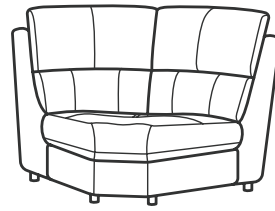

FEATURES

STOCKED COLOR(S)

386-01
Dove Grey
fabric

386-40
Admiral
fabric

SCAN ME
For a digital copy
of this sheet.

Vernon

1592 Fabric

SH = Seat Height | SW = Seat Width
SD = Seat Depth | AH = Arm Height
OD = Open Depth | WC = Wall Clearance

RECLINING GROUP COLLECTION

-61P5 POWER RECLINING SOFA W/ POWER HEADRESTS, LUMBAR, HEAT & MASSAGE

Shown in fabric 386-40
44H 86W 39D
20SH 67SW 22SD 27AH 66OD 8WC

-64P5 POWER RECLINING LOVESEAT WITH CONSOLE, POWER HEADRESTS, LUMBAR, HEAT & MASSAGE

Shown in fabric 386-40
44H 75W 39D
20SH 56SW 22SD 27AH 66OD 8WC

-53P5 POWER SWIVEL GLIDING RECLINER W/ POWER HEADREST, LUMBAR, HEAT & MASSAGE

Shown in fabric 386-40
44H 41W 40D
20SH 22SW 22SD 27AH 65OD 13WC

SECTIONAL PIECES

-19 ARMLESS CHAIR

43H 30W 41D
20SH 30SW 22SD

-23 FULL WEDGE

43H 68W 43D
20SH 44SW 25SD

-57P5 LAF POWER RECLINER W/ POWER HEADREST, LUMBAR, HEAT & MASSAGE

43H 37W 41D
20SH 28SW 22SD 26AH 7WC