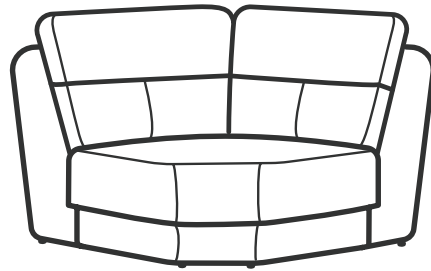

-23 FULL WEDGE

42H 69W 44D
20SH 45SW 26SD