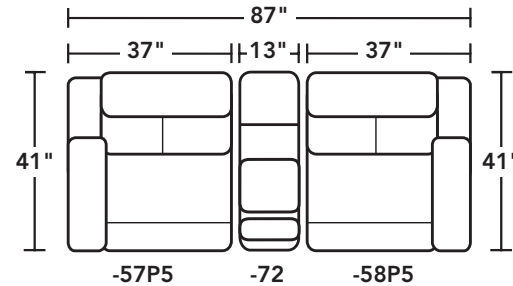

Oasis

1750 leather

SH = Seat Height | SW = Seat Width
SD = Seat Depth | AH = Arm Height
OD = Open Depth | WC = Wall Clearance

MOTION GROUP COLLECTION

Shown in leather 734-40
42H 83W 41D
20SH 69SW 22SD 25AH 69OD 6WC

Shown in leather 734-40
42H 76W 41D
20SH 59SW 22SD 25AH 69OD 6WC

Shown in leather 705-70
42H 38W 41D
20SH 23SW 22SD 25AH 69OD 6WC

SECTIONAL PIECES AND SAMPLE CONFIGURATIONS

42H 30W 41D
20SH 30SW 22SD

42H 69W 44D
20SH 45SW 26SD

42H 37W 41D
20SH 30SW 22SD 25AH 69OD 6WC

42H 30W 41D
20SH 30SW 22SD 69OD 6WC

42H 13W 41D

DESIGNED FROM THE INSIDE OUT

For over 100 years, the Blue Steel Spring™ has differentiated Flexsteel products. Its strength and resilience creates a “just right” balance of softness, support and quality. So whether you’ve got big people or little people, wild jumpers or careless ploppers—not to worry—the Blue Steel Spring has got your back.

WARRANTY INFORMATION

Lifetime Limited Warranty: Springs, wood frames, seat cushions, and reclining mechanisms

Five-Year Limited Warranty: Mechanical and electrical components

One-Year Limited Warranty: Upholstery materials
Visit www.flexsteel.com for complete warranty details.

© Flexsteel Industries, Inc. 09/2024
TS-OASIS