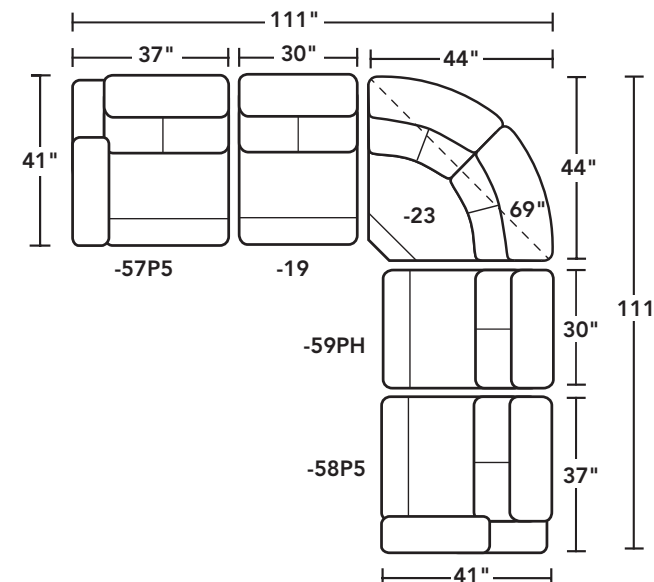

DESIGNED FROM THE INSIDE OUT

For over 100 years, the Blue Steel Spring™ has differentiated Flexsteel products. Its strength and resilience creates a “just right” balance of softness, support and quality. So whether you’ve got big people or little people, wild jumpers or careless ploppers—not to worry—the Blue Steel Spring has got your back.

WARRANTY INFORMATION

Lifetime Limited Warranty: Springs, wood frames, seat cushions, and reclining mechanisms

Five-Year Limited Warranty: Mechanical and electrical components

One-Year Limited Warranty: Upholstery materials
Visit www.flexsteel.com for complete warranty details.

© Flexsteel Industries, Inc. 09/2024
TS-OASIS