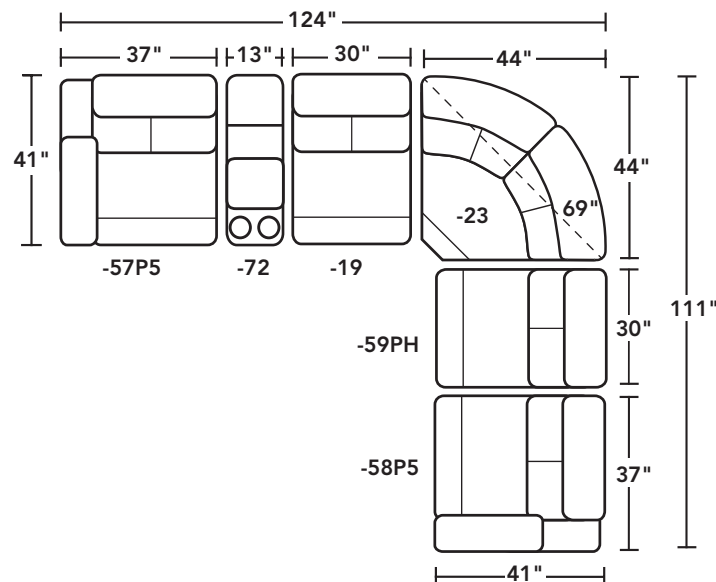

DESIGNED FROM THE INSIDE OUT

For over 100 years, the Blue Steel Spring™ has differentiated Flexsteel products. Its strength and resilience creates a “just right” balance of softness, support and quality. So whether you’ve got big people or little people, wild jumpers or careless ploppers—not to worry—the Blue Steel Spring has got your back.

WARRANTY INFORMATION

Lifetime Limited Warranty: Springs, wood frames, seat cushions, and reclining mechanisms

Five-Year Limited Warranty: Mechanical and electrical components

One-Year Limited Warranty: Upholstery materials
Visit www.flexsteel.com for complete warranty details.

© Flexsteel Industries, Inc. 09/2024
TS-OASIS