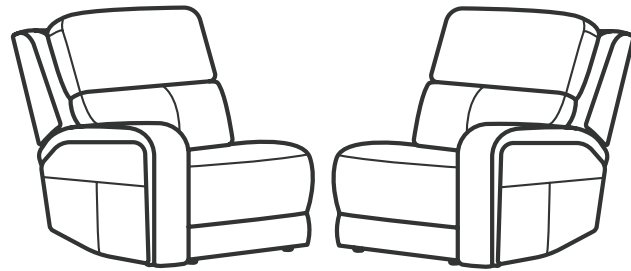

-57P5 LAF / -58P5 RAF POWER RECLINER WITH POWER HEADREST, LUMBAR, HEAT & MASSAGE

42H 37W 41D
20SH 30SW 22SD 25AH 69OD 6WC