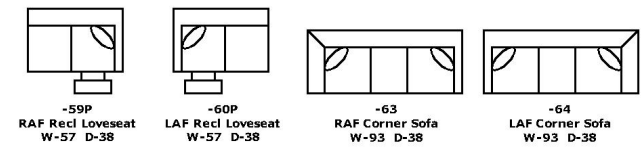

AVAILABLE PIECES