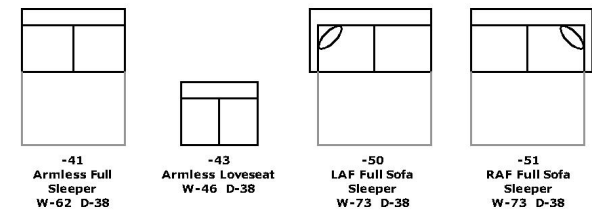

AVAILABLE PIECES