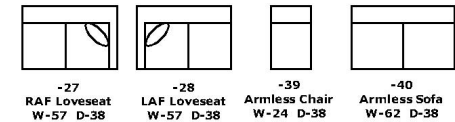

AVAILABLE PIECES