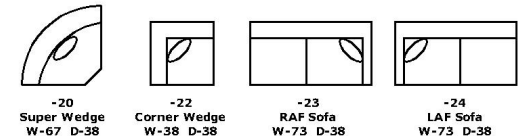

AVAILABLE PIECES