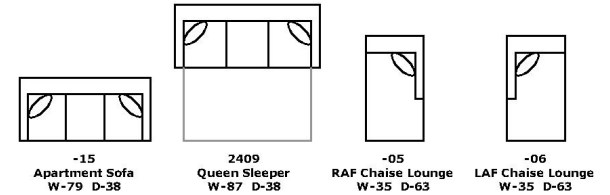

AVAILABLE PIECES