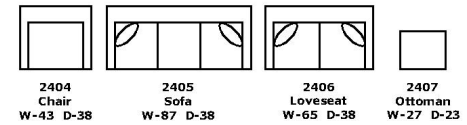

AVAILABLE PIECES