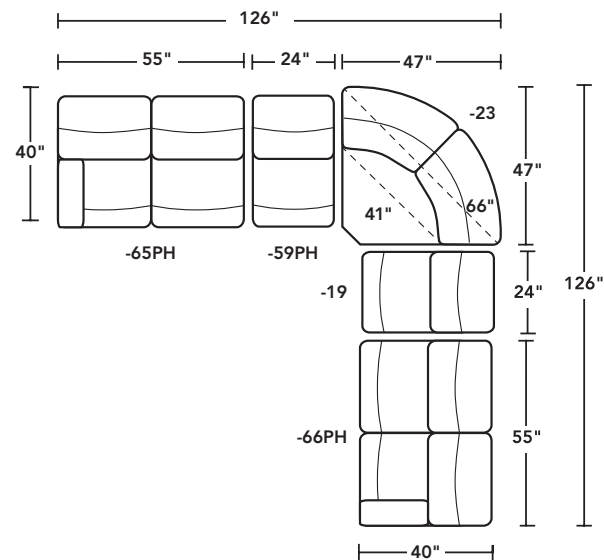

Jarvis

1828 leather

SH = Seat Height | SW = Seat Width
SD = Seat Depth | AH = Arm Height

MOTION GROUP COLLECTION

Shown in leather 009-12
41H 86W 40D
20SH 69SW 21SD 25AH 65OD 6WC

Shown in leather 009-70
41H 76W 40D
20SH 45SW 21SD 25AH 65OD 6WC

Shown in leather 009-12
41H 62W 40D
20SH 45SW 21SD 25AH 65OD 6WC

Shown in leather 009-12
41H 40W 40D
20SH 22SW 21SD 25AH 65OD 6WC

SECTIONAL PIECES AND SAMPLE CONFIGURATIONS

41H 24W 40D
20SH 24SW 22SD

41H 66W 47D
20SH 41SW 22SD

41H 24W 40D
20SH 24SW 22SD 65OD 6WC

41H 55W 40D
20SH 46SW 22SD 25AH 65OD 6WC

41H 55W 40D
20SH 46SW 22SD 25AH 65OD 6WC

DESIGNED FROM THE INSIDE OUT

For over 100 years, the Blue Steel Spring™ has differentiated Flexsteel products. Its strength and resilience creates a "just right" balance of softness, support and quality. So whether you've got big people or little people, wild jumpers or careless ploppers—not to worry—the Blue Steel Spring has got your back.

WARRANTY INFORMATION

Lifetime Limited Warranty: Springs, wood frames, seat cushions, and reclining mechanisms

Five-Year Limited Warranty: Mechanical and electrical components

One-Year Limited Warranty: Upholstery materials
Visit www.flexsteel.com for complete warranty details.