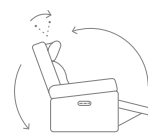

FEATURES

DUAL POWER