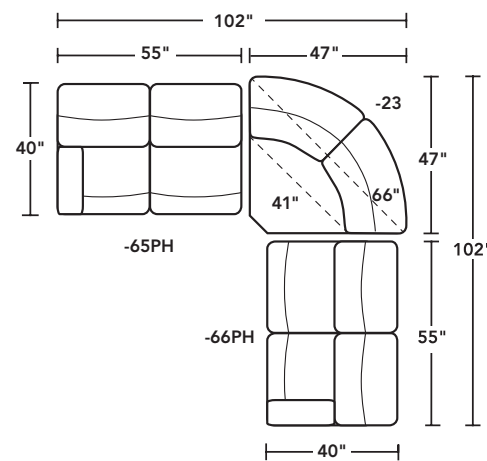

DESIGNED FROM THE INSIDE OUT

For over 100 years, the Blue Steel Spring™ has differentiated Flexsteel products. Its strength and resilience creates a "just right" balance of softness, support and quality. So whether you've got big people or little people, wild jumpers or careless ploppers—not to worry—the Blue Steel Spring has got your back.

WARRANTY INFORMATION

Lifetime Limited Warranty: Springs, wood frames, seat cushions, and reclining mechanisms

Five-Year Limited Warranty: Mechanical and electrical components

One-Year Limited Warranty: Upholstery materials
Visit www.flexsteel.com for complete warranty details.