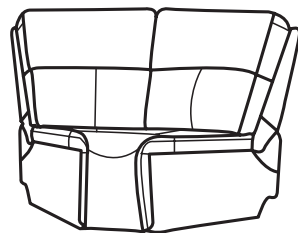

-50PH POWER RECLINER WITH POWER HEADREST

Shown in leather 009-12
41H 40W 40D
20SH 22SW 21SD 25AH 65OD 6WC

SECTIONAL PIECES AND SAMPLE CONFIGURATIONS

-19 ARMLESS CHAIR

41H 24W 40D
20SH 24SW 22SD

-23 FULL WEDGE