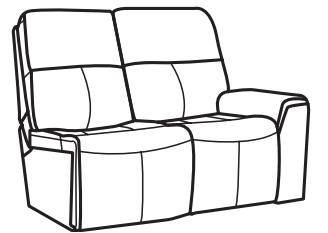

-66PH RAF POWER RECLINING LOVESEAT WITH POWER HEADRESTS

41H 55W 40D
20SH 46SW 22SD 25AH 65OD 6WC

DESIGNED FROM THE INSIDE OUT

For over 100 years, the Blue Steel Spring™ has differentiated Flexsteel products. Its strength and resilience creates a "just right" balance of softness, support and quality. So whether you've got big people or little people, wild jumpers or careless ploppers—not to worry—the Blue Steel Spring has got your back.