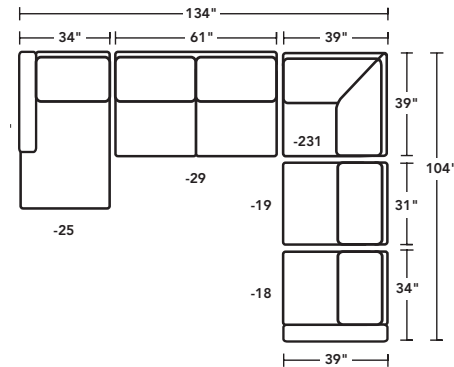

SH = Seat Height | SW = Seat Width | SD = Seat Depth | AH = Arm Height

5510 SOFA GROUP & SECTIONAL

-31 SOFA
33H 83W 39D
19SH 77SW 24SD 22AH

-20 LOVESEAT
33H 58W 39D
19SH 51SW 24SD 22AH

-10 CHAIR
33H 37W 39D
19SH 30SW 24SD 22AH

-19 ARMLESS CHAIR
33H 31W 39D
19SH 31SW 24SD

-231 CORNER CHAIR
33H 39W 39D
19SH 24SW 24SD

-17 LAF / -18 RAF CHAIR
33H 36W 39D
19SH 31SW 24SD 25AH

-19 ARMLESS CHAIR
33H 31W 39D
19SH 31SW 24SD

-231 CORNER CHAIR
33H 39W 39D
19SH 24SW 24SD

-25 LAF / -26 RAF CHAISE
33H 34W 65D
19SH 31SW 49SD 22AH

-29 ARMLESS LOVESEAT
33H 61W 39D
19SH 61SW 24SD

-25 LAF / -26 RAF CHAISE
33H 37W 65D
19SH 31SW 49SD 21AH

-29 ARMLESS LOVESEAT
33H 61W 39D
19SH 61SW 24SD

-25 LAF / -26 RAF CHAISE
33H 36W 65D
19SH 31SW 49SD 25AH

-29 ARMLESS LOVESEAT
33H 61W 39D
19SH 61SW 24SD

-2555 LAF / -2655 RAF OPEN END
33H 50W 39D
19SH 50SW 24SD

-2555 LAF / -2655 RAF OPEN END
33H 50W 39D
19SH 50SW 24SD