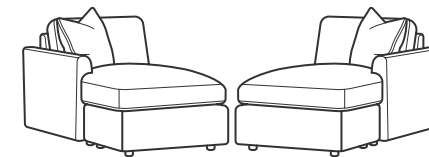

-19 ARMLESS CHAIR
33H 31W 39D
19SH 31SW 24SD

-231 CORNER CHAIR
33H 39W 39D
19SH 24SW 24SD

-17 LAF / -18 RAF CHAIR
33H 36W 39D
19SH 31SW 24SD 25AH

-19 ARMLESS CHAIR
33H 31W 39D
19SH 31SW 24SD

-231 CORNER CHAIR
33H 39W 39D
19SH 24SW 24SD

-25 LAF / -26 RAF CHAISE
33H 34W 65D
19SH 31SW 49SD 22AH

-29 ARMLESS LOVESEAT
33H 61W 39D
19SH 61SW 24SD

-25 LAF / -26 RAF CHAISE
33H 37W 65D
19SH 31SW 49SD 21AH

-29 ARMLESS LOVESEAT
33H 61W 39D
19SH 61SW 24SD

-25 LAF / -26 RAF CHAISE
33H 36W 65D
19SH 31SW 49SD 25AH

-29 ARMLESS LOVESEAT
33H 61W 39D
19SH 61SW 24SD

-2555 LAF / -2655 RAF OPEN END
33H 50W 39D
19SH 50SW 24SD

-2555 LAF / -2655 RAF OPEN END
33H 50W 39D
19SH 50SW 24SD