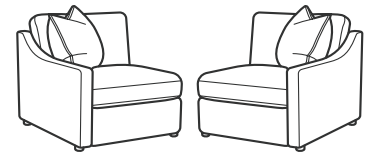

5511-10, -17, -29, -19, -231, -19 & -2655 body fabric: 974-10

Sky

FLEXSTEEL®

Cradle Yourself In Cloud-Like Comfort

You'll experience the comfort of floating on a cloud with the Sky collection—modular seating that includes a sofa, loveseat, chair, ottomans and sectional components that combine to create different configurations. With hundreds of fabric upholstery options and three different arms styles to choose from, including track, slope, and flare, you can design Sky to perfectly suit your home. Featuring a sustainable wood frame, recessed legs and a low, deep profile, Sky offers a modern look that's like a breath of fresh air. Surround yourself in lofty, luxurious comfort with removable, reversible seat and back cushions filled with CloudLux, a premium hypoallergenic polyester fill that feels just like down.

SH = Seat Height | SW = Seat Width | SD = Seat Depth | AH = Arm Height

5510 SOFA GROUP & SECTIONAL

-31 SOFA
33H 83W 39D
19SH 77SW 24SD 22AH

-20 LOVESEAT
33H 58W 39D
19SH 51SW 24SD 22AH

-10 CHAIR
33H 37W 39D
19SH 30SW 24SD 22AH

-31 SOFA
33H 89W 39D
19SH 77SW 24SD 21AH

-20 LOVESEAT
33H 64W 39D
19SH 51SW 24SD 21AH

-10 CHAIR
33H 43W 39D
19SH 30SW 24SD 21AH

-31 SOFA
33H 87W 39D
19SH 77SW 24SD 25AH

-20 LOVESEAT
33H 62W 39D
19SH 51SW 24SD 25AH

-10 CHAIR
33H 41W 39D
19SH 30SW 24SD 25AH

-17 LAF / -18 RAF CHAIR
33H 34W 39D
19SH 31SW 24SD 22AH

-19 ARMLESS CHAIR
33H 31W 39D
19SH 31SW 24SD

-231 CORNER CHAIR
33H 39W 39D
19SH 24SW 24SD

-17 LAF / -18 RAF CHAIR
33H 37W 39D
19SH 31SW 24SD 21AH