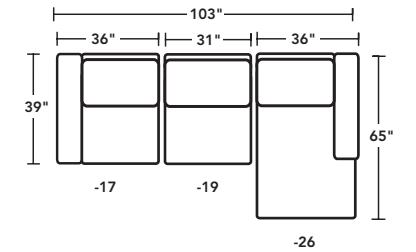

SH = Seat Height | SW = Seat Width | SD = Seat Depth | AH = Arm Height

5510 SOFA GROUP & SECTIONAL

-31 SOFA
33H 83W 39D
19SH 77SW 24SD 22AH

-20 LOVESEAT
33H 58W 39D
19SH 51SW 24SD 22AH

-10 CHAIR
33H 37W 39D
19SH 30SW 24SD 22AH

-25 LAF / -26 RAF CHAISE
33H 34W 65D
19SH 31SW 49SD 22AH

-29 ARMLESS LOVESEAT
33H 61W 39D
19SH 61SW 24SD

-25 LAF / -26 RAF CHAISE
33H 37W 65D
19SH 31SW 49SD 21AH

-29 ARMLESS LOVESEAT
33H 61W 39D
19SH 61SW 24SD

-25 LAF / -26 RAF CHAISE
33H 36W 65D
19SH 31SW 49SD 25AH

-29 ARMLESS LOVESEAT
33H 61W 39D
19SH 61SW 24SD

-2555 LAF / -2655 RAF OPEN END
33H 50W 39D
19SH 50SW 24SD

-2555 LAF / -2655 RAF OPEN END
33H 50W 39D
19SH 50SW 24SD

-2555 LAF / -2655 RAF OPEN END
33H 50W 39D
19SH 50SW 24SD

5508 OTTOMAN

-08 OTTOMAN
18H 33W 25D

-08S STORAGE OTTOMAN
17H 33W 25D