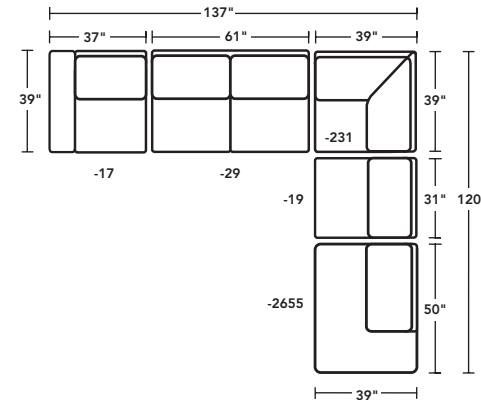

SH = Seat Height | SW = Seat Width | SD = Seat Depth | AH = Arm Height

5510 SOFA GROUP & SECTIONAL

-31 SOFA
33H 83W 39D
19SH 77SW 24SD 22AH

-20 LOVESEAT
33H 58W 39D
19SH 51SW 24SD 22AH

-10 CHAIR
33H 37W 39D
19SH 30SW 24SD 22AH

-25 LAF / -26 RAF CHAISE
33H 34W 65D
19SH 31SW 49SD 22AH

-29 ARMLESS LOVESEAT
33H 61W 39D
19SH 61SW 24SD

-25 LAF / -26 RAF CHAISE
33H 37W 65D
19SH 31SW 49SD 21AH

-29 ARMLESS LOVESEAT
33H 61W 39D
19SH 61SW 24SD

-25 LAF / -26 RAF CHAISE
33H 36W 65D
19SH 31SW 49SD 25AH

-29 ARMLESS LOVESEAT
33H 61W 39D
19SH 61SW 24SD

-2555 LAF / -2655 RAF OPEN END
33H 50W 39D
19SH 50SW 24SD

-2555 LAF / -2655 RAF OPEN END
33H 50W 39D
19SH 50SW 24SD

-2555 LAF / -2655 RAF OPEN END
33H 50W 39D
19SH 50SW 24SD

5508 OTTOMAN

-08 OTTOMAN
18H 33W 25D

-08S STORAGE OTTOMAN
17H 33W 25D