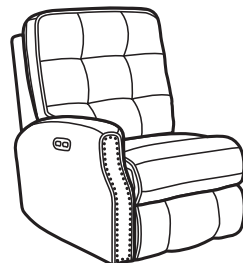

## SECTIONAL PIECES AND SAMPLE CONFIGURATIONS

**2881 / 2882**  
-19 ARMLESS CHAIR

42H 26W 41D  
20SH 26SW 22SD

**2881 / 2882**  
-23 FULL WEDGE

42H 64W 44D  
20SH 42SW 26SD

**2881 / 2882**  
-57 LAF RECLINER  
-57M LAF POWER RECLINER  
-57H LAF POWER RECLINER  
WITH POWER HEADREST