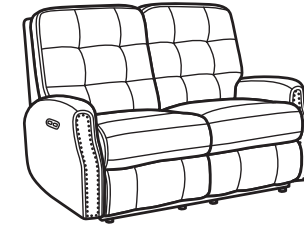

2881 / 2882
-60 RECLINING LOVESEAT
-60M POWER RECLINING LOVESEAT
-60H POWER RECLINING LOVESEAT
WITH POWER HEADRESTS

42H 60W 41D
20SH 48SW 22SD 25AH 68OD 7WC