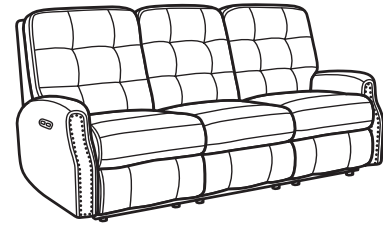

# Devon

Fabric with nailhead trim | 2881

Fabric without nailhead trim | 2882

\*Leather with nailhead trim | 3881

\*Leather without nailhead trim | 3882

SH = Seat Height | SW = Seat Width  
SD = Seat Depth | AH = Arm Height  
OD = Open Depth | WC = Wall Clearance

## MOTION GROUP COLLECTION

**2881 / 2882**  
-62 RECLINING SOFA  
-62M POWER RECLINING SOFA  
-62H POWER RECLINING SOFA  
WITH POWER HEADRESTS

42H 84W 41D  
20SH 72SW 22SD 25AH 68OD 7WC

**2881 / 2882**  
-60I RECLINING LOVESEAT WITH CONSOLE  
-60IM POWER RECLINING LOVESEAT  
WITH CONSOLE  
-60IH POWER RECLINING LOVESEAT WITH  
CONSOLE AND POWER HEADRESTS