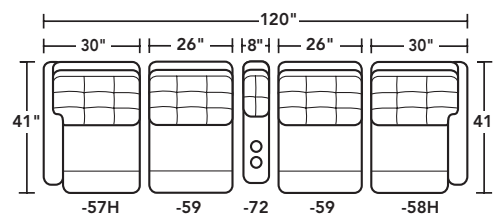

# Devon

Fabric with nailhead trim | 2881

Fabric without nailhead trim | 2882

\*Leather with nailhead trim | 3881

\*Leather without nailhead trim | 3882

SH = Seat Height | SW = Seat Width  
SD = Seat Depth | AH = Arm Height  
OD = Open Depth | WC = Wall Clearance

## SECTIONAL PIECES AND SAMPLE CONFIGURATIONS

**2881 / 2882**  
-19 ARMLESS CHAIR

42H 26W 41D  
20SH 26SW 22SD

**2881 / 2882**  
-23 FULL WEDGE

42H 64W 44D  
20SH 42SW 26SD

**2881 / 2882**  
-57 LAF RECLINER  
-57M LAF POWER RECLINER  
-57H LAF POWER RECLINER  
WITH POWER HEADREST

42H 30W 41D  
20SH 24SW 22SD 25AH 68OD 4WC

**2881 / 2882**  
-58 RAF RECLINER  
-58M RAF POWER RECLINER  
-58H RAF POWER RECLINER  
WITH POWER HEADREST

42H 30W 41D  
20SH 24SW 22SD 25AH 68OD 4WC

**2881 / 2882**  
-59 ARMLESS RECLINER  
-59M ARMLESS POWER RECLINER  
-59H ARMLESS POWER RECLINER  
WITH POWER HEADREST

42H 26W 41D  
20SH 24SW 22SD

**2881 / 2882**  
-72 STRAIGHT CONSOLE

42H 8W 38D

\*Leather styles on recliners only

Dimensions are subject to variance. Options subject to change without notice.