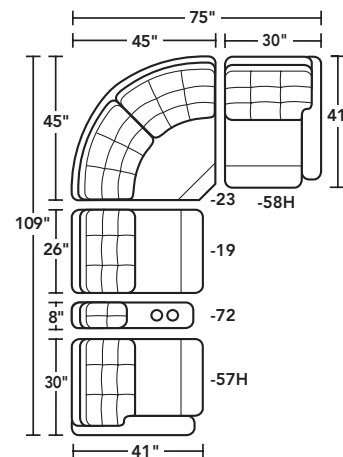

# Devon

Fabric with nailhead trim | 2881

Fabric without nailhead trim | 2882

\*Leather with nailhead trim | 3881

\*Leather without nailhead trim | 3882

SH = Seat Height | SW = Seat Width  
SD = Seat Depth | AH = Arm Height  
OD = Open Depth | WC = Wall Clearance

## SECTIONAL PIECES AND SAMPLE CONFIGURATIONS

**2881 / 2882**  
-19 ARMLESS CHAIR

42H 26W 41D  
20SH 26SW 22SD

**2881 / 2882**  
-23 FULL WEDGE

42H 64W 44D  
20SH 42SW 26SD

**2881 / 2882**  
-57 LAF RECLINER  
-57M LAF POWER RECLINER  
-57H LAF POWER RECLINER  
WITH POWER HEADREST

42H 30W 41D  
20SH 24SW 22SD 25AH 68OD 4WC

**2881 / 2882**  
-58 RAF RECLINER  
-58M RAF POWER RECLINER  
-58H RAF POWER RECLINER  
WITH POWER HEADREST

42H 30W 41D  
20SH 24SW 22SD 25AH 68OD 4WC

**2881 / 2882**  
-59 ARMLESS RECLINER  
-59M ARMLESS POWER RECLINER  
-59H ARMLESS POWER RECLINER  
WITH POWER HEADREST

42H 26W 41D  
20SH 24SW 22SD

**2881 / 2882**  
-72 STRAIGHT CONSOLE

42H 8W 38D

\*Leather styles on recliners only

Dimensions are subject to variance. Options subject to change without notice.