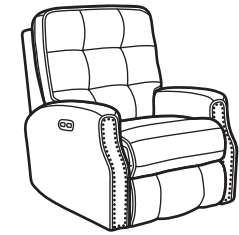

2881 / 2882 / 3881 / 3882
-50 RECLINER
-50M POWER RECLINER
-50H POWER RECLINER WITH
POWER HEADREST

41H 34W 40D
20SH 22SW 22SD 25AH 65OD 5WC

-51 Rocking Recliner, -51M Power Rocking Recliner,
-51H Power Rocking Recliner with Power Headrest, &
-53 Swivel Gliding Recliner also available