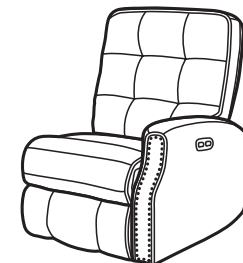

2881 / 2882
-58 RAF RECLINER
-58M RAF POWER RECLINER
-58H RAF POWER RECLINER
WITH POWER HEADREST

42H 30W 41D
20SH 24SW 22SD 25AH 68OD 4WC