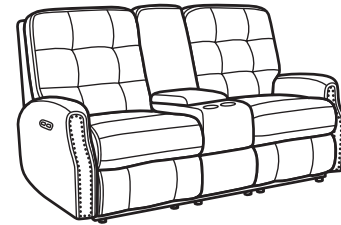

# Devon

Fabric with nailhead trim | 2881

Fabric without nailhead trim | 2882

\*Leather with nailhead trim | 3881

\*Leather without nailhead trim | 3882

SH = Seat Height | SW = Seat Width  
SD = Seat Depth | AH = Arm Height  
OD = Open Depth | WC = Wall Clearance

## MOTION GROUP COLLECTION

**2881 / 2882**  
-62 RECLINING SOFA  
-62M POWER RECLINING SOFA  
-62H POWER RECLINING SOFA  
WITH POWER HEADRESTS

42H 84W 41D  
20SH 72SW 22SD 25AH 68OD 7WC

**2881 / 2882**  
-60I RECLINING LOVESEAT WITH CONSOLE  
-60IM POWER RECLINING LOVESEAT  
WITH CONSOLE  
-60IH POWER RECLINING LOVESEAT WITH  
CONSOLE AND POWER HEADRESTS