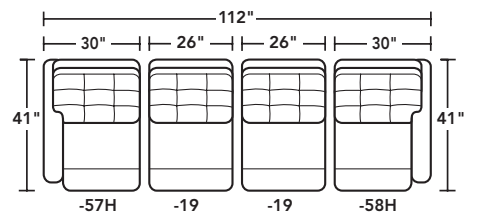

# Devon

Fabric with nailhead trim | 2881

Fabric without nailhead trim | 2882

\*Leather with nailhead trim | 3881

\*Leather without nailhead trim | 3882

SH = Seat Height | SW = Seat Width  
SD = Seat Depth | AH = Arm Height  
OD = Open Depth | WC = Wall Clearance

## SECTIONAL PIECES AND SAMPLE CONFIGURATIONS

**2881 / 2882**  
-19 ARMLESS CHAIR

42H 26W 41D  
20SH 26SW 22SD

**2881 / 2882**  
-23 FULL WEDGE

42H 64W 44D  
20SH 42SW 26SD

**2881 / 2882**  
-57 LAF RECLINER  
-57M LAF POWER RECLINER  
-57H LAF POWER RECLINER  
WITH POWER HEADREST

42H 30W 41D  
20SH 24SW 22SD 25AH 68OD 4WC

**2881 / 2882**  
-58 RAF RECLINER  
-58M RAF POWER RECLINER  
-58H RAF POWER RECLINER  
WITH POWER HEADREST

42H 30W 41D  
20SH 24SW 22SD 25AH 68OD 4WC

**2881 / 2882**  
-59 ARMLESS RECLINER  
-59M ARMLESS POWER RECLINER  
-59H ARMLESS POWER RECLINER  
WITH POWER HEADREST

42H 26W 41D  
20SH 24SW 22SD

**2881 / 2882**  
-72 STRAIGHT CONSOLE

42H 8W 38D

\*Leather styles on recliners only

Dimensions are subject to variance. Options subject to change without notice.