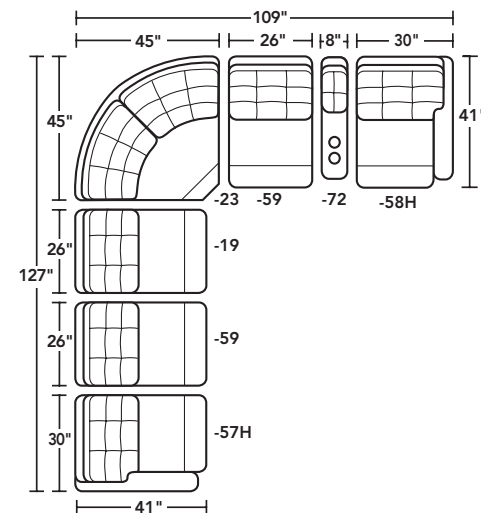

# Devon

Fabric with nailhead trim | 2881

Fabric without nailhead trim | 2882

\*Leather with nailhead trim | 3881

\*Leather without nailhead trim | 3882

SH = Seat Height | SW = Seat Width  
SD = Seat Depth | AH = Arm Height  
OD = Open Depth | WC = Wall Clearance

## SECTIONAL PIECES AND SAMPLE CONFIGURATIONS

**2881 / 2882**  
-19 ARMLESS CHAIR

42H 26W 41D  
20SH 26SW 22SD

**2881 / 2882**  
-23 FULL WEDGE

42H 64W 44D  
20SH 42SW 26SD

**2881 / 2882**  
-57 LAF RECLINER  
-57M LAF POWER RECLINER  
-57H LAF POWER RECLINER  
WITH POWER HEADREST

42H 30W 41D  
20SH 24SW 22SD 25AH 68OD 4WC

**2881 / 2882**  
-58 RAF RECLINER  
-58M RAF POWER RECLINER  
-58H RAF POWER RECLINER  
WITH POWER HEADREST

42H 30W 41D  
20SH 24SW 22SD 25AH 68OD 4WC

**2881 / 2882**  
-59 ARMLESS RECLINER  
-59M ARMLESS POWER RECLINER  
-59H ARMLESS POWER RECLINER  
WITH POWER HEADREST

42H 26W 41D  
20SH 24SW 22SD

**2881 / 2882**  
-72 STRAIGHT CONSOLE

42H 8W 38D

\*Leather styles on recliners only

Dimensions are subject to variance. Options subject to change without notice.