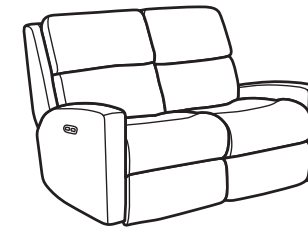

-60 RECLINING LOVESEAT
-60M POWER RECLINING LOVESEAT
-60H POWER RECLINING LOVESEAT
WITH POWER HEADRESTS

40H 60W 39D
19SH 50SW 21SD 24AH 67OD 5WC