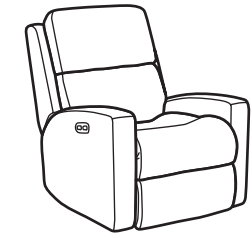

-50 RECLINER
-50M POWER RECLINER
-50H POWER RECLINER WITH
POWER HEADREST