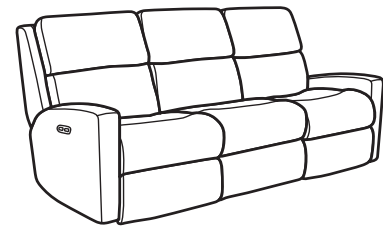

2900-60H, 62H & 51H
body fabric: 145-01

Catalina

FLEXSTEEL®

Contoured Seating in a Sleek and Modern Design

Catalina's contoured seating provides body-hugging, ultra comfort lasting day after day and year after year. A fully padded footrest and divided back cushions add to Catalina's luxury and appeal, and its sloped arms and deep-set back wings accentuate its sleek and modern design. A smooth reclining mechanism lets you change angles effortlessly from an upright to a fully reclined position.

DESIGNED FROM THE INSIDE OUT

For over 100 years Blue Steel Spring has differentiated Flexsteel products. Its strength and resilience creates a "just right" balance of softness, support and quality. So whether you've got big people or little people, wild jumpers or careless ploppers—not to worry—the Blue Steel Spring has got your back.

Catalina

Fabric 2900

Leather 3900

SH = Seat Height | SW = Seat Width
SD = Seat Depth | AH = Arm Height
OD = Open Depth | WC = Wall Clearance

MOTION GROUP COLLECTION

-62 RECLINING SOFA
-62M POWER RECLINING SOFA
-62H POWER RECLINING SOFA
WITH POWER HEADRESTS