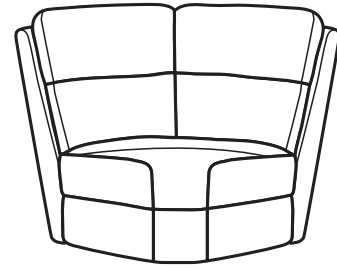

2900-60H, 62H & 51H
body fabric: 145-01

Catalina

FLEXSTEEL®

Contoured Seating in a Sleek and Modern Design

Catalina's contoured seating provides body-hugging, ultra comfort lasting day after day and year after year. A fully padded footrest and divided back cushions add to Catalina's luxury and appeal, and its sloped arms and deep-set back wings accentuate its sleek and modern design. A smooth reclining mechanism lets you change angles effortlessly from an upright to a fully reclined position.

Catalina

Fabric 2900

Leather 3900

SH = Seat Height | SW = Seat Width
SD = Seat Depth | AH = Arm Height
OD = Open Depth | WC = Wall Clearance

MOTION GROUP COLLECTION

-62 RECLINING SOFA
-62M POWER RECLINING SOFA
-62H POWER RECLINING SOFA
WITH POWER HEADRESTS

41H 33W 40D
19SH 22SW 21SD 24AH 66OD 5WC

-51 Rocking Recliner, -51M Power Rocking Recliner,
-51H Power Rocking Recliner with Power Headrest, &
-53 Swivel Gliding Recliner also available

SECTIONAL PIECES AND SAMPLE CONFIGURATIONS

-19 ARMLESS CHAIR

40H 26W 39D
19SH 26SW 21SD

-23 FULL WEDGE

40H 64W 41D
19SH 38SW 23SD

-57 LAF RECLINER
-57M LAF POWER RECLINER
-57H LAF POWER RECLINER
WITH POWER HEADREST

40H 30W 39D
19SH 25SW 21SD 24AH 67OD 5WC