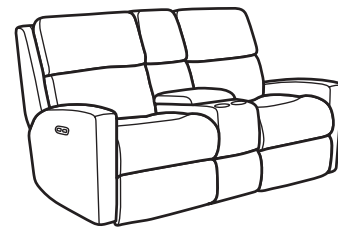

-601 RECLINING LOVESEAT WITH CONSOLE
-601M POWER RECLINING LOVESEAT
WITH CONSOLE
-601H POWER RECLINING LOVESEAT WITH
CONSOLE AND POWER HEADRESTS

40H 72W 39D
19SH 62SW 21SD 24AH 67OD 5WC