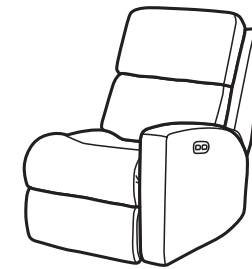

-19 ARMLESS CHAIR

40H 26W 39D
19SH 26SW 21SD

-23 FULL WEDGE

40H 64W 41D
19SH 38SW 23SD

-57 LAF RECLINER
-57M LAF POWER RECLINER
-57H LAF POWER RECLINER
WITH POWER HEADREST

40H 30W 39D
19SH 25SW 21SD 24AH 67OD 5WC