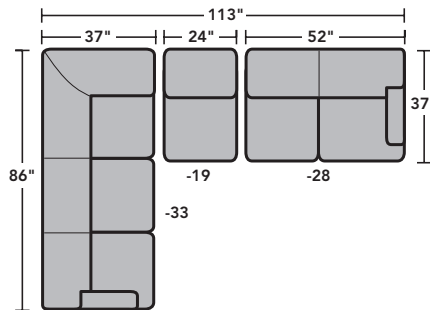

Dempsey

fabric | 5641 (pillows are standard)

LAF = Left-Arm-Facing | RAF = Right-Arm-Facing
 SH = Seat Height | SW = Seat Width
 SD = Seat Depth | AH = Arm Height

-31
Sofa

35H 78W 37D
 21SH 68SW 22SD 25AH

-20
Loveseat

35H 56W 37D
 21SH 44SW 22SD 25AH

-10
Chair

35H 36W 37D
 21SH 24SW 22SD 25AH

5990-08
Ottoman

18H 28W 23D

-19

Armless Chair

35H 24W 37D
 21SH 24SW 22SD

-27

LAF Loveseat

35H 52W 37D
 21SH 46SW 22SD 25AH

-28

RAF Loveseat

35H 52W 37D
 21SH 46SW 22SD 25AH

-33

LAF Corner Sofa

35H 86W 37D
 21SH 66SW 22SD 25AH

-34

RAF Corner Sofa

35H 86W 37D
 21SH 66SW 22SD 25AH

SAMPLE SECTIONAL CONFIGURATIONS

FLEXSTEEL®