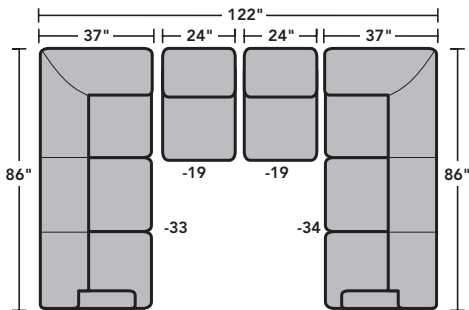

Dempsey

fabric | 5641 (pillows are standard)

LAF = Left-Arm-Facing | RAF = Right-Arm-Facing
 SH = Seat Height | SW = Seat Width
 SD = Seat Depth | AH = Arm Height

-31
Sofa

35H 78W 37D
 21SH 68SW 22SD 25AH

-20
Loveseat

35H 56W 37D
 21SH 44SW 22SD 25AH

-10
Chair

35H 36W 37D
 21SH 24SW 22SD 25AH

5990-08
Ottoman

18H 28W 23D

-19

Armless Chair

35H 24W 37D
 21SH 24SW 22SD

-27

LAF Loveseat

35H 52W 37D
 21SH 46SW 22SD 25AH

-28

RAF Loveseat

35H 52W 37D
 21SH 46SW 22SD 25AH

-33

LAF Corner Sofa

35H 86W 37D
 21SH 66SW 22SD 25AH

-34

RAF Corner Sofa

35H 86W 37D
 21SH 66SW 22SD 25AH

SAMPLE SECTIONAL CONFIGURATIONS

FLEXSTEEL®