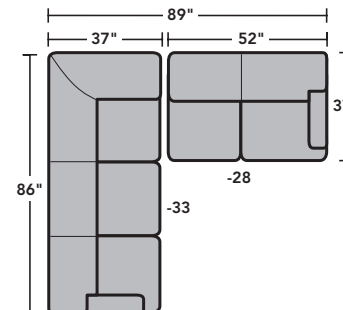

Dempsey

fabric | 5641 (pillows are standard)

LAF = Left-Arm-Facing | RAF = Right-Arm-Facing
 SH = Seat Height | SW = Seat Width
 SD = Seat Depth | AH = Arm Height

-31
Sofa

35H 78W 37D
 21SH 68SW 22SD 25AH

-20
Loveseat

35H 56W 37D
 21SH 44SW 22SD 25AH

-10
Chair

35H 36W 37D
 21SH 24SW 22SD 25AH

5990-08
Ottoman

18H 28W 23D

-19

Armless Chair

35H 24W 37D
 21SH 24SW 22SD

-27

LAF Loveseat

35H 52W 37D
 21SH 46SW 22SD 25AH

-28

RAF Loveseat

35H 52W 37D
 21SH 46SW 22SD 25AH

-33

LAF Corner Sofa

35H 86W 37D
 21SH 66SW 22SD 25AH

-34

RAF Corner Sofa

35H 86W 37D
 21SH 66SW 22SD 25AH

SAMPLE SECTIONAL CONFIGURATIONS

FLEXSTEEL®