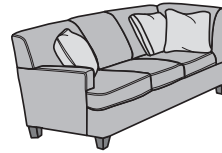

-20
Loveseat

35H 56W 37D
 21SH 44SW 22SD 25AH

-10
Chair

35H 36W 37D
 21SH 24SW 22SD 25AH

5990-08
Ottoman

18H 28W 23D

-19

Armless Chair

35H 24W 37D
 21SH 24SW 22SD

-27

LAF Loveseat

35H 52W 37D
 21SH 46SW 22SD 25AH

-28

RAF Loveseat

35H 52W 37D
 21SH 46SW 22SD 25AH

-33

LAF Corner Sofa

35H 86W 37D
 21SH 66SW 22SD 25AH

-34

RAF Corner Sofa

35H 86W 37D
 21SH 66SW 22SD 25AH

SAMPLE SECTIONAL CONFIGURATIONS

FLEXSTEEL®