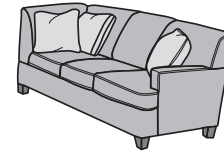

-20
Loveseat

35H 56W 37D
 21SH 44SW 22SD 25AH

-10
Chair

35H 36W 37D
 21SH 24SW 22SD 25AH

5990-08
Ottoman

18H 28W 23D

-19

Armless Chair

35H 24W 37D
 21SH 24SW 22SD

-27

LAF Loveseat

35H 52W 37D
 21SH 46SW 22SD 25AH

-28

RAF Loveseat

35H 52W 37D
 21SH 46SW 22SD 25AH

-33

LAF Corner Sofa

35H 86W 37D
 21SH 66SW 22SD 25AH

-34

RAF Corner Sofa

35H 86W 37D
 21SH 66SW 22SD 25AH

SAMPLE SECTIONAL CONFIGURATIONS

FLEXSTEEL®