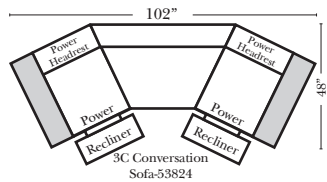

Sleeper Options: (N/A for this style)

**Portable Single Theater Arm (1) (Black, Hammered Antique, or Silver) Cup Holder (Fabric or Leather)

(8" W x 21" D x 6"H)

Note:

All Dimensions are approximate, if accuracy is crucial, please contact us for validation of the dimensions shown. However, a 1" to 2" variance can still apply due to foam and upholstery.

90 Degree / L-Shape Sectional

Put Green Arrows with Red Arrows to Create Sectional Groups

Chaise / Curve & Conversation / Armless

Suggested Configurations

v.10.26.18

Put Green Arrows with Red Arrows to Create Sectional Groups → ←