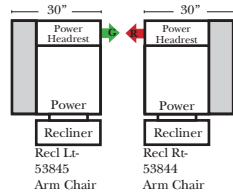

90 Degree / L-Shape Sectional

Put Green Arrows with Red Arrows to Create Sectional Groups

Chaise / Curve & Conversation / Armless

Suggested Configurations

v.10.26.18

Put Green Arrows with Red Arrows to Create Sectional Groups → ←