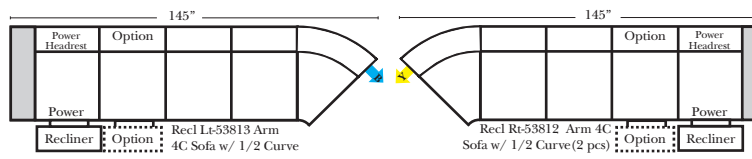

Standard

Put Green Arrows with Red Arrows to Create Sectional Groups

2 Piece Curve Sectional

Put Blue Arrows with Yellow Arrows to Create Sectional Groups or Green Arrows with Red Arrows to mix with some of the L-Shaped pieces.

- No. 33 Firm Foam

Options: (Additional Charges Apply)

- Power Lumbar
- Center Seat Recliner (Standard with Power Seats & Power Tilt Headrest)(See Option Note)
- Rechargeable Battery Pack (will operate 2 recliner footrests or multiple mechanisms per recliner)
- Upholstered Swivel Base (2 Arm Recliner Only) (Adds 3/4" to Height)
- Power 180° Swivel Glider Mechanism (2 Arm Recliner Only)
- Swivel Table for Console Arms (Espresso or Walnut Wood Finish)
- **Portable Single Theater Arm (1) (Black, Hammered Antique, or Silver) Cup Holder (Fabric or Leather)