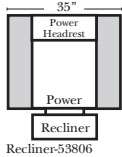

Standard

Put Green Arrows with Red Arrows to Create Sectional Groups