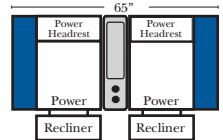

Home Theater Pre-Configured Small Straight & Wedge Consoles

Recl 2C Loveseat w/1 Small Straight Console Arm-53856