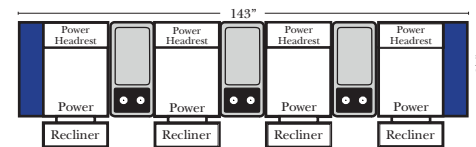

Recl 4C Sofa w/3 Large Straight Console Arms-53852