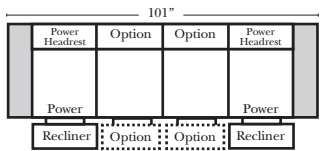

Standard

Put Green Arrows with Red Arrows to Create Sectional Groups

2 Piece Curve Sectional

Put Blue Arrows with Yellow Arrows to Create Sectional Groups or Green Arrows with Red Arrows to mix with some of the L-Shaped pieces.

- No. 33 Firm Foam

Options: (Additional Charges Apply)

- Power Lumbar
- Center Seat Recliner (Standard with Power Seats & Power Tilt Headrest)(See Option Note)
- Rechargeable Battery Pack (will operate 2 recliner footrests or multiple mechanisms per recliner)
- Upholstered Swivel Base (2 Arm Recliner Only) (Adds 3/4" to Height)
- Power 180° Swivel Glider Mechanism (2 Arm Recliner Only)
- Swivel Table for Console Arms (Espresso or Walnut Wood Finish)
- **Portable Single Theater Arm (1) (Black, Hammered Antique, or Silver) Cup Holder (Fabric or Leather)