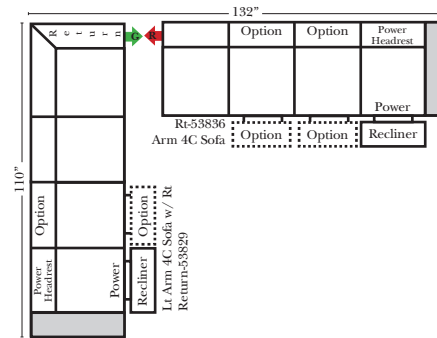

The Suggested Configurations below are only a sample of what the imagination can create, please enjoy creating the configuration that fits your lifestyle, using the ideas below and from the items on the opposite page.