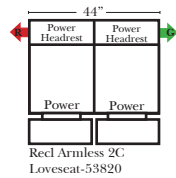

90 Degree / L-Shape Sectional

Put Green Arrows with Red Arrows to Create Sectional Groups

Chaise / Curve & Conversation / Armless

Suggested Configurations

v.10.26.18

Put Green Arrows with Red Arrows to Create Sectional Groups → ←