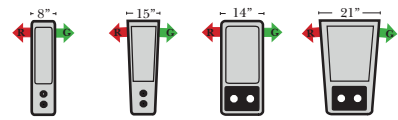

Home Theater Seating - Console Arms

Small Straight-63118 Console Arm
Small Wedge-63119 Console Arm
Large Straight-63116 Console Arm
Large Wedge-63117 Console Arm

Large console arm wood finish is standard as Espresso, available in Walnut - Small console is upholstered.

Pre-Configured Home Theater Seating

v.10.26.18