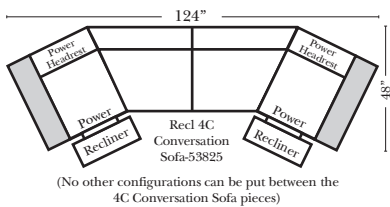

90 Degree / L-Shape Sectional

Put Green Arrows with Red Arrows to Create Sectional Groups

Chaise / Curve & Conversation / Armless

Suggested Configurations

v.10.26.18

Put Green Arrows with Red Arrows to Create Sectional Groups → ←