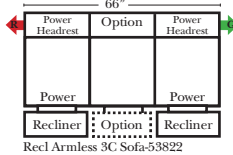

90 Degree / L-Shape Sectional

Put Green Arrows with Red Arrows to Create Sectional Groups

Chaise / Curve & Conversation / Armless

Suggested Configurations

v.10.26.18

Put Green Arrows with Red Arrows to Create Sectional Groups → ←