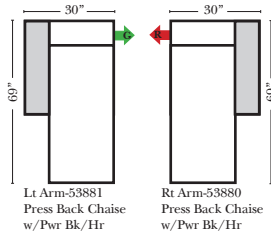

Sleeper Options: (N/A for this style)

**Portable Single Theater Arm (1) (Black, Hammered Antique, or Silver) Cup Holder (Fabric or Leather)

(8" W x 21" D x 6"H)

Note:

All Dimensions are approximate, if accuracy is crucial, please contact us for validation of the dimensions shown. However, a 1" to 2" variance can still apply due to foam and upholstery.

90 Degree / L-Shape Sectional

Put Green Arrows with Red Arrows to Create Sectional Groups

Chaise / Curve & Conversation / Armless

Suggested Configurations

v.10.26.18

Put Green Arrows with Red Arrows to Create Sectional Groups → ←