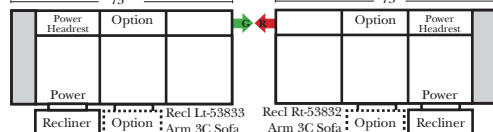

- No. 33 Firm Foam

Options: (Additional Charges Apply)

- Power Lumbar
- Center Seat Recliner (Standard with Power Seats & Power Tilt Headrest)(See Option Note)
- Rechargeable Battery Pack (will operate 2 recliner footrests or multiple mechanisms per recliner)
- Upholstered Swivel Base (2 Arm Recliner Only) (Adds 3/4" to Height)
- Power 180° Swivel Glider Mechanism (2 Arm Recliner Only)
- Swivel Table for Console Arms (Espresso or Walnut Wood Finish)
- **Portable Single Theater Arm (1) (Black, Hammered Antique, or Silver) Cup Holder (Fabric or Leather)

Sleeper Options: (N/A for this style)

**Portable Single Theater Arm (1) (Black, Hammered Antique, or Silver) Cup Holder (Fabric or Leather)

(8" W x 21" D x 6"H)

Note:

All Dimensions are approximate, if accuracy is crucial, please contact us for validation of the dimensions shown. However, a 1" to 2" variance can still apply due to foam and upholstery.

90 Degree / L-Shape Sectional

Put Green Arrows with Red Arrows to Create Sectional Groups

Chaise / Curve & Conversation / Armless

Suggested Configurations

v.10.26.18

Put Green Arrows with Red Arrows to Create Sectional Groups → ←