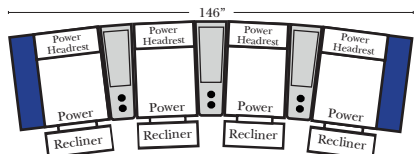

Recl 2C Loveseat w/1 Small Straight Console Arm-53856

Recl 3C Sofa w/2 Small Straight Console Arms-53858

Recl 4C Sofa w/2 Small Straight Console Arms-53860

Recl Armless Chair w/Small Straight Console Arm-53876

Recl 4C Sofa w/3 Small Straight Console Arms-53862

Recl 2C Loveseat w/1 Small Wedge Console Arms-53867

Recl 3C Sofa w/2 Small Wedge Console Arms-53859

Recl 4C Sofa w/2 Small Wedge Console Arms-53861

Recl Armless Chair w/Small Wedge Console Arm-53877

Recl 4C Sofa w/3 Small Wedge Console Arms-53863

Home Theater Pre-Configured Large Straight & Wedge Consoles

Recl 2C Loveseat w/1 Large Straight Console Arm-53846

Recl 3C Sofa w/2 Large Straight Console Arms-53848