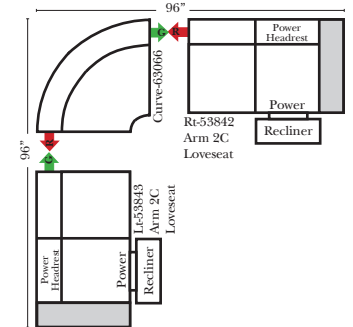

The Suggested Configurations below are only a sample of what the imagination can create, please enjoy creating the configuration that fits your lifestyle, using the ideas below and from the items on the opposite page.