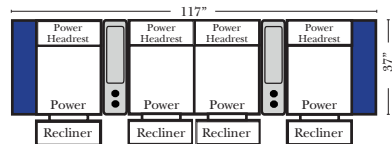

Large console arm wood finish is standard as Espresso, available in Walnut - Small console is upholstered.

Pre-Configured Home Theater Seating

v.10.26.18

Home Theater Pre-Configured Small Straight & Wedge Consoles

Recl 2C Loveseat w/1 Small Straight Console Arm-53856

Recl 3C Sofa w/2 Small Straight Console Arms-53858

Recl 4C Sofa w/2 Small Straight Console Arms-53860

Recl Armless Chair w/Small Straight Console Arm-53876