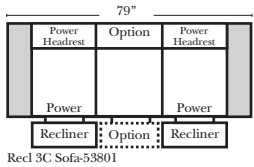

Standard

Put Green Arrows with Red Arrows to Create Sectional Groups