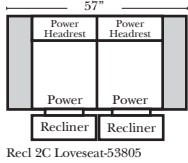

Standard

Put Green Arrows with Red Arrows to Create Sectional Groups