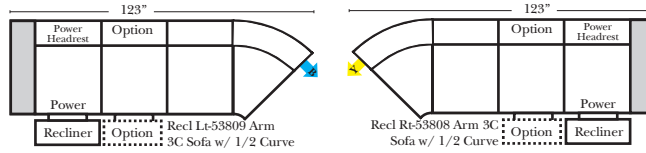

2 Piece Curve Sectional

Put Blue Arrows with Yellow Arrows to Create Sectional Groups or Green Arrows with Red Arrows to mix with some of the L-Shaped pieces.