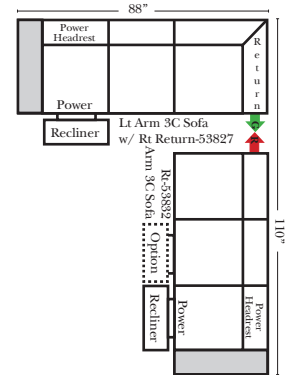

The Suggested Configurations below are only a sample of what the imagination can create, please enjoy creating the configuration that fits your lifestyle, using the ideas below and from the items on the opposite page.