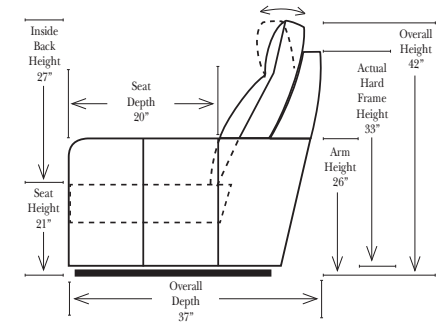

Standard

Put Green Arrows with Red Arrows to Create Sectional Groups

2 Piece Curve Sectional

Put Blue Arrows with Yellow Arrows to Create Sectional Groups or Green Arrows with Red Arrows to mix with some of the L-Shaped pieces.

Sleeper Options: (N/A for this style)

**Portable Single Theater Arm (1) (Black, Hammered Antique, or Silver) Cup Holder (Fabric or Leather)

(8" W x 21" D x 6"H)

Note:

All Dimensions are approximate, if accuracy is crucial, please contact us for validation of the dimensions shown. However, a 1" to 2" variance can still apply due to foam and upholstery.