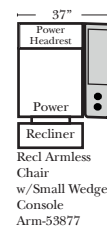

Recl 2C Loveseat w/1 Small Straight Console Arm-53856

Recl 3C Sofa w/2 Small Straight Console Arms-53858

Recl 4C Sofa w/2 Small Straight Console Arms-53860

Recl Armless Chair w/Small Straight Console Arm-53876

Recl 4C Sofa w/3 Small Straight Console Arms-53862

Recl 2C Loveseat w/1 Small Wedge Console Arms-53867

Recl 3C Sofa w/2 Small Wedge Console Arms-53859

Recl 4C Sofa w/2 Small Wedge Console Arms-53861

Recl Armless Chair w/Small Wedge Console Arm-53877

Recl 4C Sofa w/3 Small Wedge Console Arms-53863

Home Theater Pre-Configured Large Straight & Wedge Consoles

Recl 2C Loveseat w/1 Large Straight Console Arm-53846

Recl 3C Sofa w/2 Large Straight Console Arms-53848