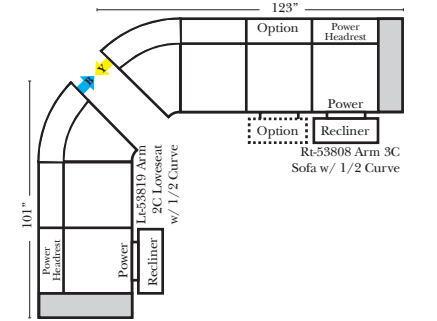

The Suggested Configurations below are only a sample of what the imagination can create, please enjoy creating the configuration that fits your lifestyle, using the ideas below and from the items on the opposite page.