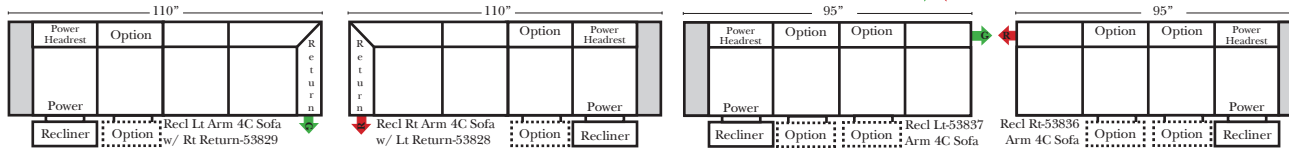

- No. 33 Firm Foam

Options: (Additional Charges Apply)

- Power Lumbar
- Center Seat Recliner (Standard with Power Seats & Power Tilt Headrest)(See Option Note)
- Rechargeable Battery Pack (will operate 2 recliner footrests or multiple mechanisms per recliner)
- Upholstered Swivel Base (2 Arm Recliner Only) (Adds 3/4" to Height)
- Power 180° Swivel Glider Mechanism (2 Arm Recliner Only)
- Swivel Table for Console Arms (Espresso or Walnut Wood Finish)
- **Portable Single Theater Arm (1) (Black, Hammered Antique, or Silver) Cup Holder (Fabric or Leather)

Sleeper Options: (N/A for this style)

**Portable Single Theater Arm (1) (Black, Hammered Antique, or Silver) Cup Holder (Fabric or Leather)

(8" W x 21" D x 6"H)

Note:

All Dimensions are approximate, if accuracy is crucial, please contact us for validation of the dimensions shown. However, a 1" to 2" variance can still apply due to foam and upholstery.

90 Degree / L-Shape Sectional

Put Green Arrows with Red Arrows to Create Sectional Groups

Chaise / Curve & Conversation / Armless

Suggested Configurations

v.10.26.18

Put Green Arrows with Red Arrows to Create Sectional Groups → ←