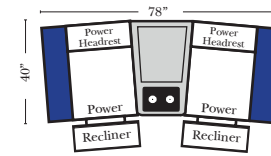

Recl 2C Loveseat w/1 Large Wedge Console Arms-53847