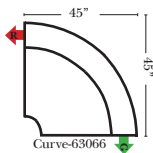

90 Degree / L-Shape Sectional

Put Green Arrows with Red Arrows to Create Sectional Groups

Chaise / Curve & Conversation / Armless

Suggested Configurations

v.10.26.18

Put Green Arrows with Red Arrows to Create Sectional Groups → ←