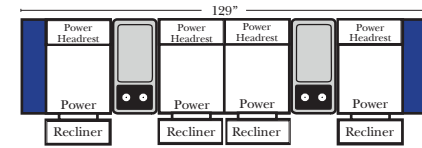

Recl 4C Sofa w/3 Small Wedge Console Arms-53863

Home Theater Pre-Configured Large Straight & Wedge Consoles

Recl 2C Loveseat w/1 Large Straight Console Arm-53846

Recl 3C Sofa w/2 Large Straight Console Arms-53848