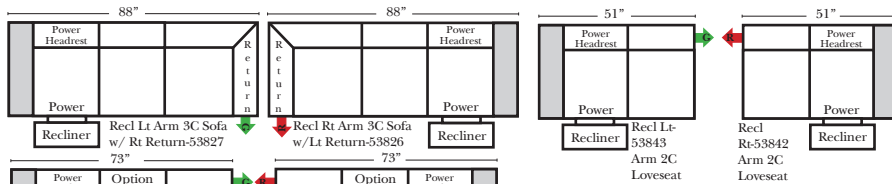

90 Degree / L-Shape Sectional

Put Green Arrows with Red Arrows to Create Sectional Groups