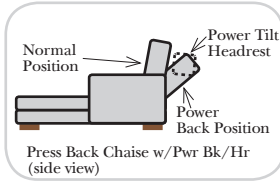

90 Degree / L-Shape Sectional

Put Green Arrows with Red Arrows to Create Sectional Groups

Chaise / Curve & Conversation / Armless

Suggested Configurations

v.10.26.18

Put Green Arrows with Red Arrows to Create Sectional Groups → ←