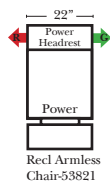

Sleeper Options: (N/A for this style)

**Portable Single Theater Arm (1) (Black, Hammered Antique, or Silver) Cup Holder (Fabric or Leather)

(8" W x 21" D x 6"H)

Note:

All Dimensions are approximate, if accuracy is crucial, please contact us for validation of the dimensions shown. However, a 1" to 2" variance can still apply due to foam and upholstery.

90 Degree / L-Shape Sectional

Put Green Arrows with Red Arrows to Create Sectional Groups

Chaise / Curve & Conversation / Armless

Suggested Configurations

v.10.26.18

Put Green Arrows with Red Arrows to Create Sectional Groups → ←