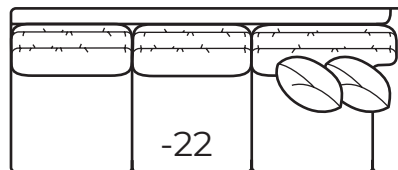

2300 continued

AVAILABLE ITEMS

Scale: 1/4" = 1' All dimensions are approximate.
Width measurements based on widest arm style.

COLLECTIONS

-20 Sofa

Outside: 108.5W Inside: 91W
COM: W

-40 Loveseat

Outside: 78.5W Inside: 61W
COM: Q

-51 Armless Chair

Outside: 30W
Inside: 30W
COM: G

-31 Corner

Outside: 41W
Inside: 24W
COM: L

-23 Left Arm Sofa

One Arm Sofa

Outside: 99.5W
Inside: 91W
COM: T

-22 Right Arm Sofa