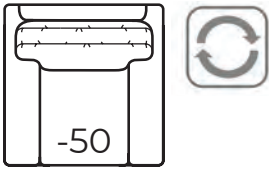

-50 Chair
-56 Swivel Chair
(-56 available 41" Depth Only)

Outside: 40.5W
Inside: 23W
COM: H

32W x 22D x 17H
COM: E