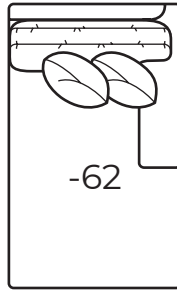

2300 continued

AVAILABLE ITEMS

Scale: 1/4" = 1' All dimensions are approximate.
Width measurements based on widest arm style.

COLLECTIONS

-20 Sofa

Outside: 108.5W Inside: 91W
COM: W

-40 Loveseat

Outside: 78.5W Inside: 61W
COM: Q

-51 Armless Chair

Outside: 30W
Inside: 30W
COM: G

-31 Corner

Outside: 41W
Inside: 24W
COM: L

-23 Left Arm Sofa

One Arm Sofa

Outside: 99.5W
Inside: 91W
COM: T

-22 Right Arm Sofa

-41 Armless Loveseat

Outside: 60W Inside: 60W
COM: N

-25 Left Arm Corner Sofa

One Arm Corner Sofa

Outside: 110.5W
 Inside: 85W
 COM: Z
 For Luxe option, add 4" to outside and inside widths on -24 & -25

-24 Right Arm Corner Sofa

-63 Left Arm Chaise

One Arm Chaise

Outside: 39W 71D
 Inside: 31W 54D
 COM: L

-62 Right Arm Chaise

-43 Left Arm Loveseat

One Arm Loveseat

Outside: 69.5W
 Inside: 61W
 COM: O

-42 Right Arm Loveseat