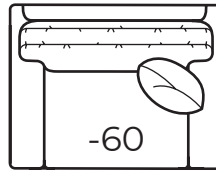

2300 continued

AVAILABLE ITEMS

Scale: 1/4" = 1' All dimensions are approximate.
Width measurements based on widest arm style.

COLLECTIONS

-20 Sofa

Outside: 108.5W Inside: 91W
COM: W

-40 Loveseat

Outside: 78.5W Inside: 61W
COM: Q

-70 Sofa

Outside: 94.5W Inside: 77W
COM: S

-50 Chair
-56 Swivel Chair
(-56 available 41" Depth Only)

Outside: 40.5W
Inside: 23W
COM: H

-55 Ottoman

32W x 22D x 17H
COM: E

-60 Chair & 1/2

Outside: 53.5W
Inside: 36W
COM: L