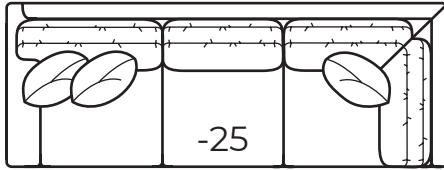

-25 Left Arm Corner Sofa

One Arm Corner Sofa

Outside: 110.5W
Inside: 85W
COM: Z
For Luxe option, add 4" to outside and inside widths on -24 & -25