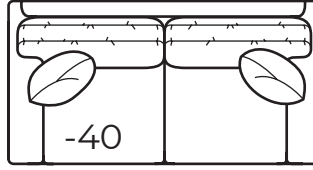

41" depth standard. To order 45" depth, add LUXE to product number. Example: 2300-20 CHILL LUXE. Extra charge applies for LUXE depth.

Width measurements based on widest arm styles, the CHILL, URBANE & VINTAGE. Overall width is reduced with these arm options: ENDURE -3.5" per arm, MOD -2.25" per arm, PURE -2.75" per arm. Seating area dimensions not affected by arm choice.

2300 continued

AVAILABLE ITEMS

Scale: 1/4" = 1' All dimensions are approximate.
Width measurements based on widest arm style.

COLLECTIONS

-20 Sofa

Outside: 108.5W Inside: 91W
COM: W

-40 Loveseat

Outside: 78.5W Inside: 61W
COM: Q