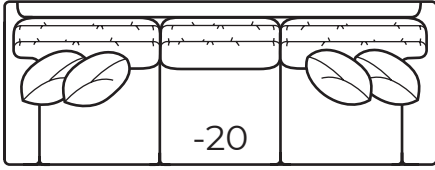

All dimensions are approximate.

Overall Height	Overall Depth	Inside Depth	Arm Height	Seat Height	Seat Cushion
37	41 or 45	24 or 28	25	18	UD

Standard: Loose Pillow Back / 19" Throw Pillows. Number of standard throw pillows represented in illustration.

41" depth standard. To order 45" depth, add LUXE to product number. Example: 2300-20 CHILL LUXE. Extra charge applies for LUXE depth.

Width measurements based on widest arm styles, the CHILL, URBANE & VINTAGE. Overall width is reduced with these arm options: ENDURE -3.5" per arm, MOD -2.25" per arm, PURE -2.75" per arm. Seating area dimensions not affected by arm choice.

2300 continued

AVAILABLE ITEMS

Scale: 1/4" = 1' All dimensions are approximate.
Width measurements based on widest arm style.

COLLECTIONS

-20 Sofa

Outside: 108.5W Inside: 91W
COM: W

-40 Loveseat

Outside: 78.5W Inside: 61W
COM: Q