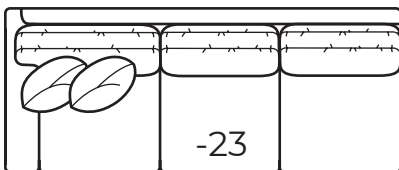

One Arm Sofa

-23 Left Arm Sofa