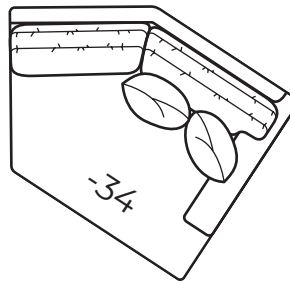

2300 continued

AVAILABLE ITEMS

Scale: 1/4" = 1' All dimensions are approximate.
Width measurements based on widest arm style.

COLLECTIONS

-20 Sofa

Outside: 108.5W Inside: 91W
COM: W

-40 Loveseat

Outside: 78.5W Inside: 61W
COM: Q

-70 Sofa

Outside: 94.5W Inside: 77W
COM: S

-50 Chair
-56 Swivel Chair
(-56 available 41" Depth Only)

Outside: 40.5W
Inside: 23W
COM: H

-55 Ottoman

32W x 22D x 17H
COM: E

-60 Chair & 1/2

Outside: 53.5W
Inside: 36W
COM: L

-64 Ottoman & 1/2

39W x 25D x 18H
COM: E

-35 Left Arm Cuddle Chaise

One Arm Cuddle Chaise

Outside Width: 71W
Inside Width: 51W
Outside Depth: 54
Inside Depth: 37
Wall Depth: 69
COM: P

-34 Right Arm Cuddle Chaise