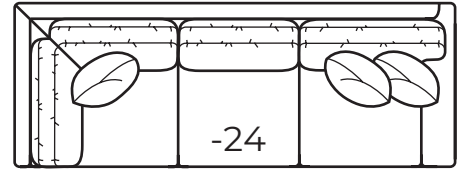

-41 Armless Loveseat

Outside: 60W Inside: 60W
COM: N

-25 Left Arm Corner Sofa

One Arm Corner Sofa

Outside: 110.5W
 Inside: 85W
 COM: Z
 For Luxe option, add 4" to outside and inside widths on -24 & -25

-24 Right Arm Corner Sofa