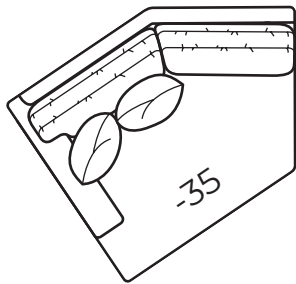

-35 Left Arm Cuddle Chaise

One Arm Cuddle Chaise

Outside Width: 71W
Inside Width: 51W
Outside Depth: 54
Inside Depth: 37
Wall Depth: 69
COM: P