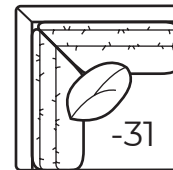

-31 Corner

Outside: 41W
Inside: 24W
COM: L