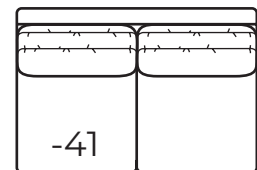

2300 continued

AVAILABLE ITEMS

Scale: 1/4" = 1' All dimensions are approximate.
Width measurements based on widest arm style.

COLLECTIONS

-20 Sofa

Outside: 108.5W Inside: 91W
COM: W

-40 Loveseat

Outside: 78.5W Inside: 61W
COM: Q

-51 Armless Chair

Outside: 30W
Inside: 30W
COM: G

-31 Corner

Outside: 41W
Inside: 24W
COM: L

-23 Left Arm Sofa

One Arm Sofa

Outside: 99.5W
Inside: 91W
COM: T

-22 Right Arm Sofa