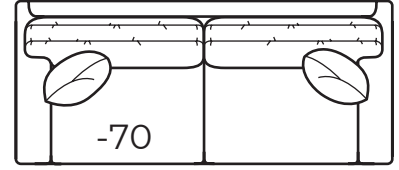

All dimensions are approximate.

Overall Height	Overall Depth	Inside Depth	Arm Height	Seat Height	Seat Cushion
37	41 or 45	24 or 28	25	18	UD

Standard: Loose Pillow Back / 19" Throw Pillows. Number of standard throw pillows represented in illustration.

41" depth standard. To order 45" depth, add LUXE to product number. Example: 2300-20 CHILL LUXE. Extra charge applies for LUXE depth.

Width measurements based on widest arm styles, the CHILL, URBANE & VINTAGE. Overall width is reduced with these arm options: ENDURE -3.5" per arm, MOD -2.25" per arm, PURE -2.75" per arm. Seating area dimensions not affected by arm choice.

2300 continued

AVAILABLE ITEMS

Scale: 1/4" = 1' All dimensions are approximate.
Width measurements based on widest arm style.

COLLECTIONS

-20 Sofa

Outside: 108.5W Inside: 91W
COM: W

-40 Loveseat

Outside: 78.5W Inside: 61W
COM: Q