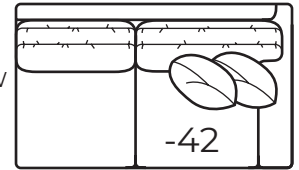

-63 Left Arm Chaise

One Arm Chaise

Outside: 39W 71D
 Inside: 31W 54D
 COM: L

-62 Right Arm Chaise

-43 Left Arm Loveseat

One Arm Loveseat

Outside: 69.5W
 Inside: 61W
 COM: O

-42 Right Arm Loveseat

HOW TO ORDER:

-

STYLE NUMBER ITEM NUMBER STYLE OPTION

Example: 2300-20 CHILL

41" depth standard. To order 45" depth, add LUXE to product number.
 Example: 2300-20 CHILL LUXE. Extra charge applies for LUXE depth.