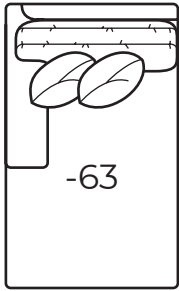

2300 continued

AVAILABLE ITEMS

Scale: 1/4" = 1' All dimensions are approximate.
Width measurements based on widest arm style.

COLLECTIONS

-20 Sofa

Outside: 108.5W Inside: 91W
COM: W

-40 Loveseat

Outside: 78.5W Inside: 61W
COM: Q

-51 Armless Chair

Outside: 30W
Inside: 30W
COM: G

-31 Corner

Outside: 41W
Inside: 24W
COM: L

-23 Left Arm Sofa

One Arm Sofa

Outside: 99.5W
Inside: 91W
COM: T

-22 Right Arm Sofa

-41 Armless Loveseat

Outside: 60W Inside: 60W
COM: N

-25 Left Arm Corner Sofa

One Arm Corner Sofa

Outside: 110.5W
 Inside: 85W
 COM: Z
 For Luxe option, add 4" to outside and inside widths on -24 & -25

-24 Right Arm Corner Sofa

-63 Left Arm Chaise

One Arm Chaise

Outside: 39W 71D
 Inside: 31W 54D
 COM: L

-62 Right Arm Chaise

-43 Left Arm Loveseat

One Arm Loveseat

Outside: 69.5W
 Inside: 61W
 COM: O

-42 Right Arm Loveseat