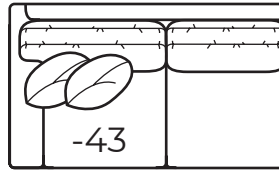

-43 Left Arm Loveseat