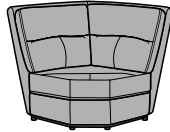

1650-23
Full Wedge
41H 46W 46D
20SH 65SW 41SD